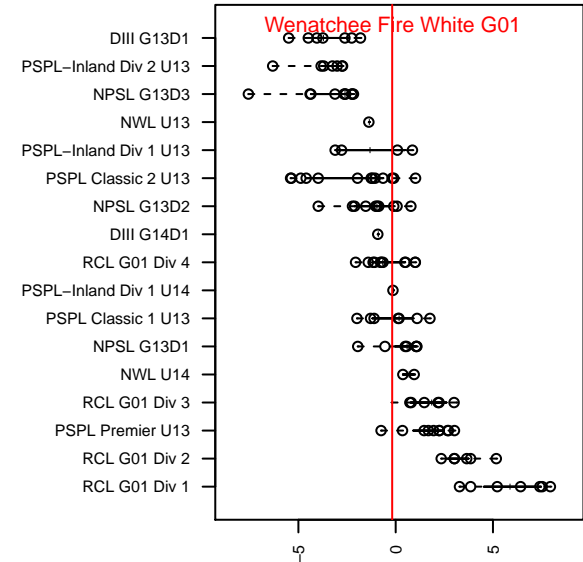

# Wenatchee Fire White G01

Wenatchee Fire FC  
 Wenatchee, WA  
 G01 total strength=821  
 attack=1.67 defense=0.69  
 fall league = PSPL Classic 2 U13  
 notes= Stefanko 2013, 2014

alt names used:  
 Wenatchee Fire White G01  
 Wenatchee Fire G01 White

Venues played:  
 2014 HotShot – Silver U13  
 2014 Skagit Firecracker Gold U13  
 2014 Sounders FC Cup GU13  
 2014 Les Schwab NW Cup U13 Gold / Silver U  
 2014 PSPL Classic 2 U13  
 2014 Wenatchee Apple Cup GU13 Gold  
 2014 WA Cup GU13 Silver/Bronze U13

**attack and defense variance (black dot)  
relative to other teams  
and top 10 in region**

**attack and defense rating  
relative to others at age  
and all opponents in last 13 months**

**Performance relative to 13 month average**