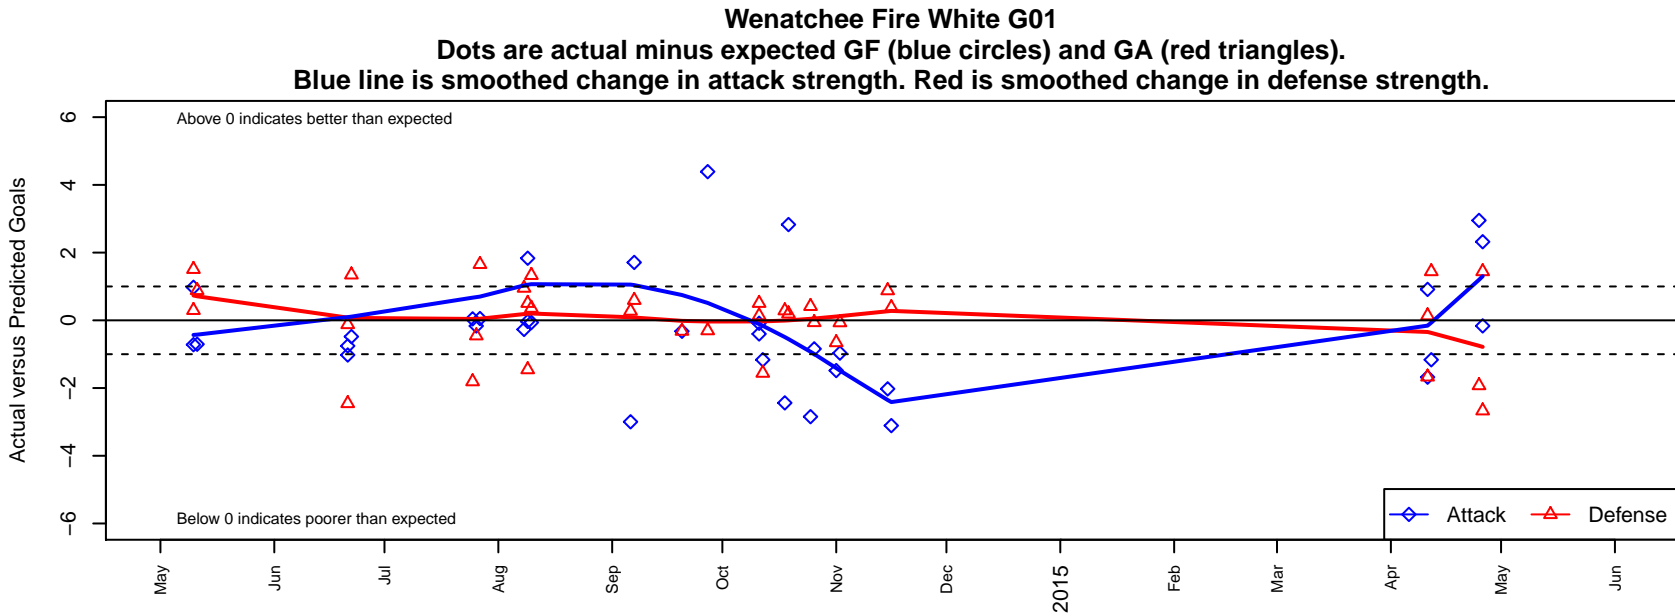

# Wenatchee Fire White G01

Wenatchee Fire FC  
 Wenatchee, WA  
 G01 total strength=821  
 attack=1.67 defense=0.69  
 fall league = PSPL Classic 2 U13  
 notes= Stefanko 2013, 2014

alt names used:  
 Wenatchee Fire White G01  
 Wenatchee Fire G01 White

**attack and defense variance (black dot)  
relative to other teams  
and top 10 in region**

**attack and defense rating  
relative to others at age  
and all opponents in last 13 months**

**Performance relative to 13 month average**